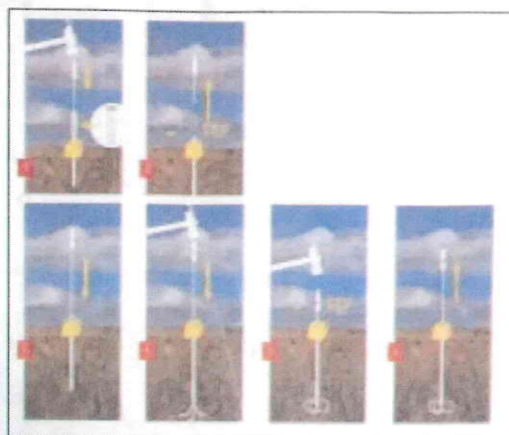

### FENO® Driveable Anchored Survey Marks

- ▲ No Digging Required
- ▲ Fast, Easy 6 Step Installation
- ▲ Unique Steel Anchor System acts like roots of a tree
- ▲ Available in 3 lengths
- ▲ Galvanized iron pipe for easy magnetic detection

The FENO Survey Mark offers a unique solution to surveyors who want to use a small, easy to drive quality galvanized steel survey mark. The unique FENO anchored survey marker means no digging! The anchors of the Feno marker act like tree roots to provide a well-anchored survey marker without digging. The FENO system is available in three lengths: 350mm (13.78 inches), 600mm (23.62 inches), and 1000mm (39.37 inches).

The FENO installation tools include:

- ▲ **Driver**- drives the marker into the ground (using a sledgehammer)
- ▲ **Extension Sleeve**- extends the marker anchors into the ground
- ▲ **Ground Plate**- keeps the mark from sinking into the ground as you install the survey cap